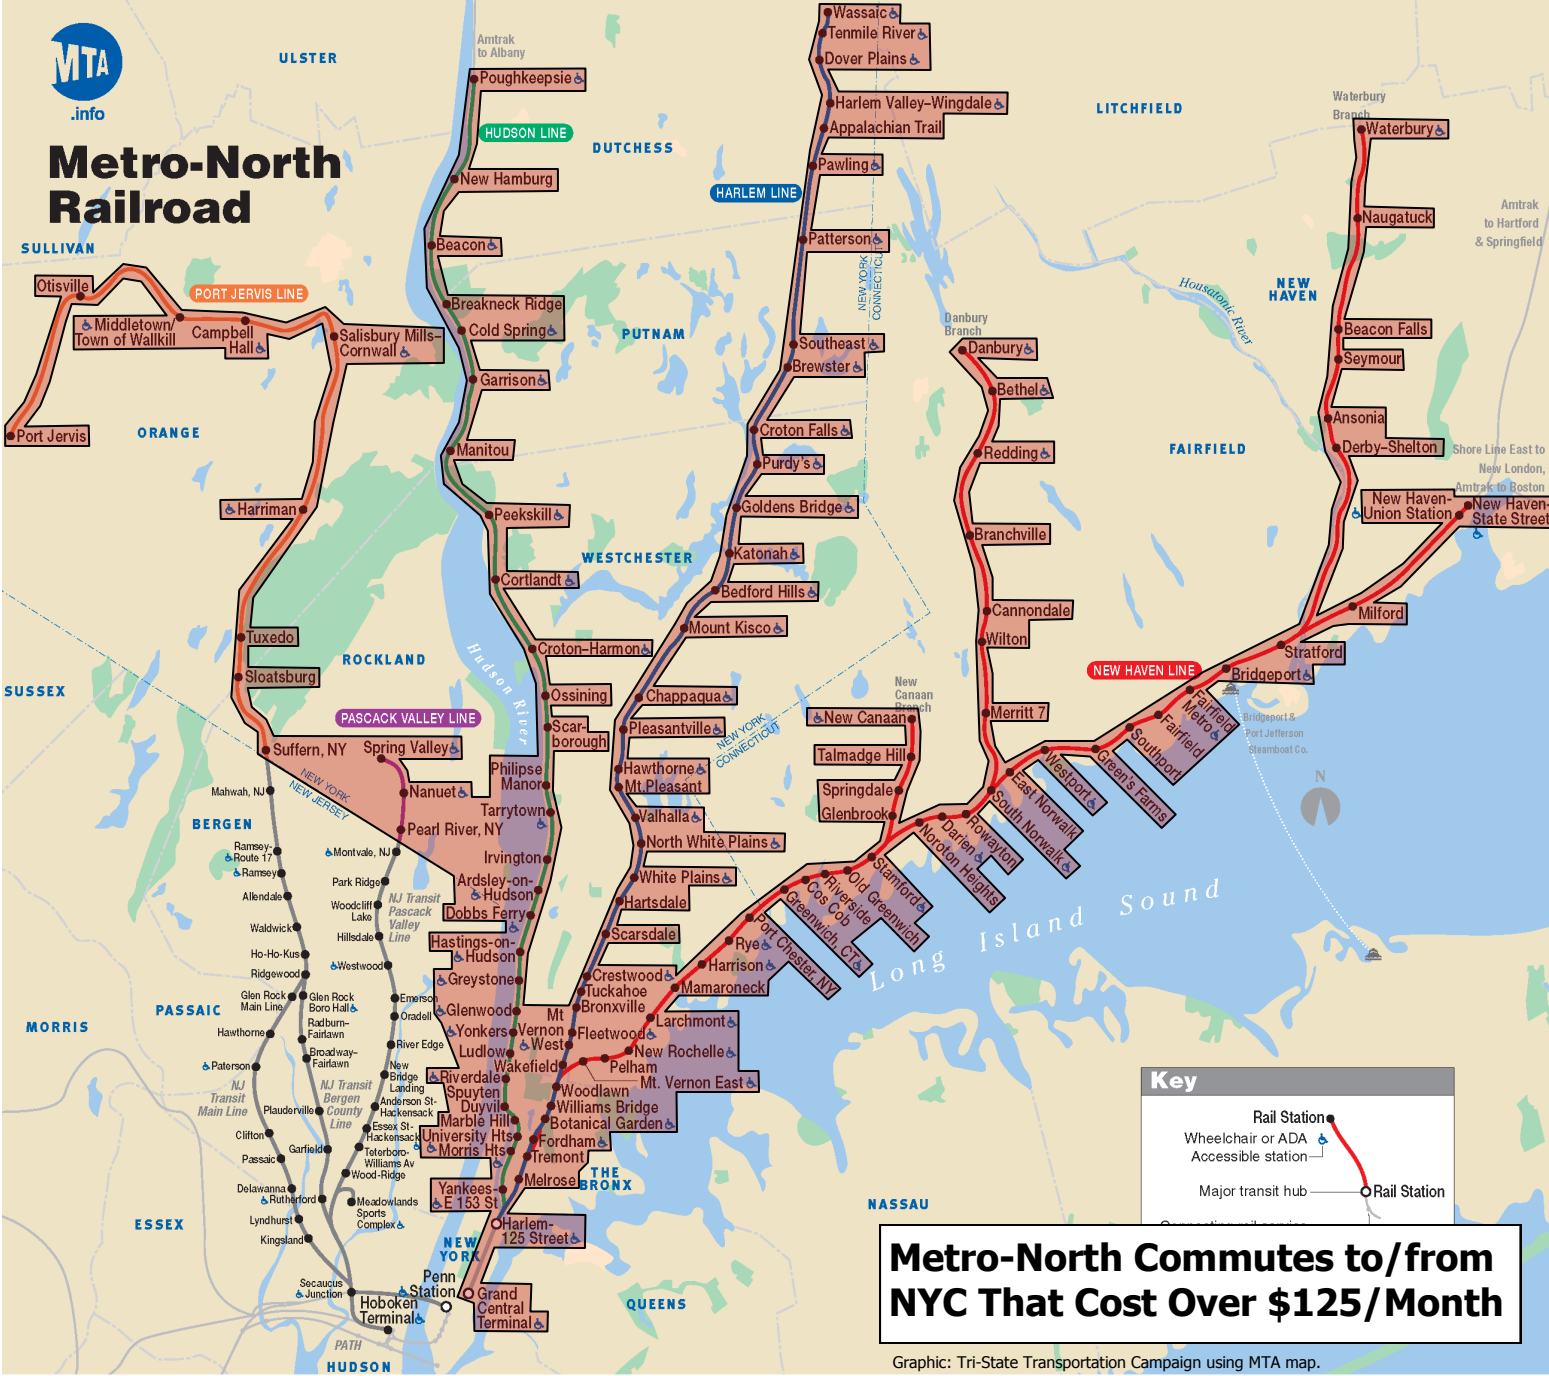

Metro-North Railroad

Key

- Rail Station ●
- Wheelchair or ADA Accessible station ♿
- Major transit hub ○

Metro-North Commutes to/from NYC That Cost Over \$125/Month

Graphic: Tri-State Transportation Campaign using MTA map.