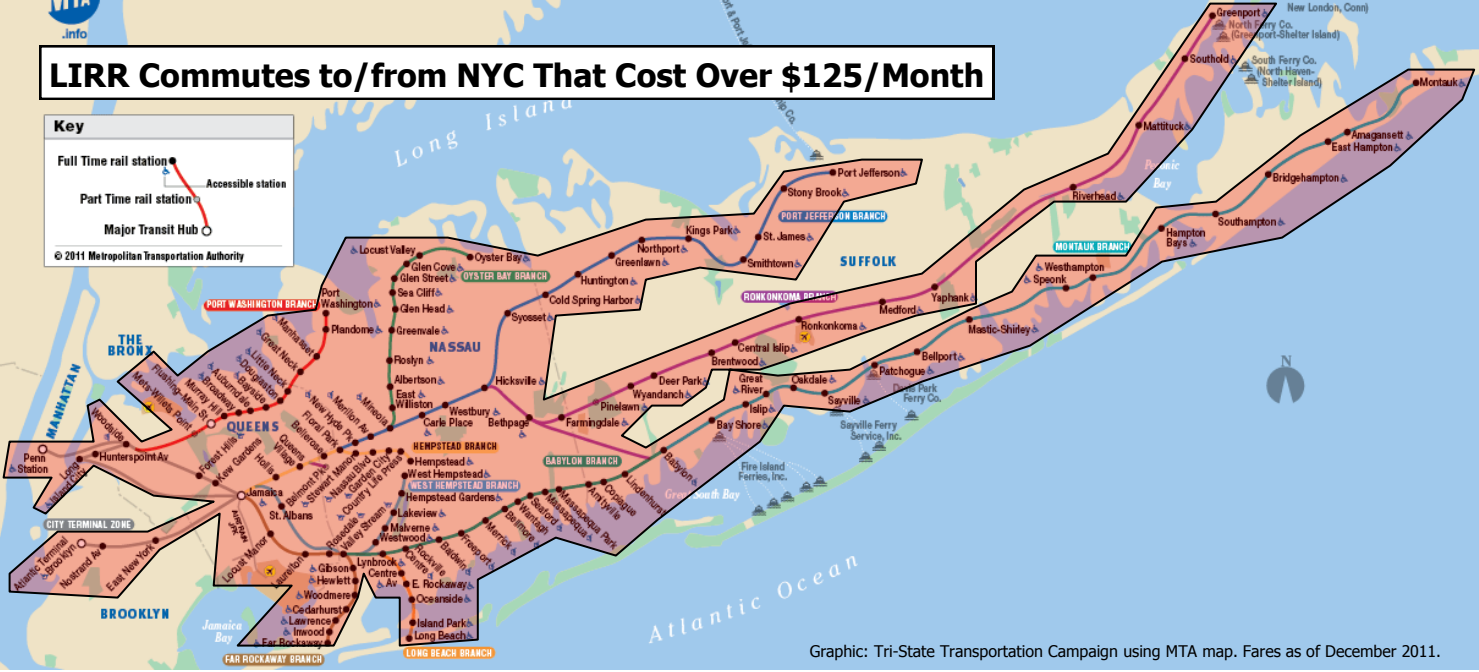

# LIRR Commutes to/from NYC That Cost Over \$125/Month

## Key

- Full Time rail station
- Part Time rail station
- Major Transit Hub
- Accessible station

© 2011 Metropolitan Transportation Authority

Graphic: Tri-State Transportation Campaign using MTA map. Fares as of December 2011.