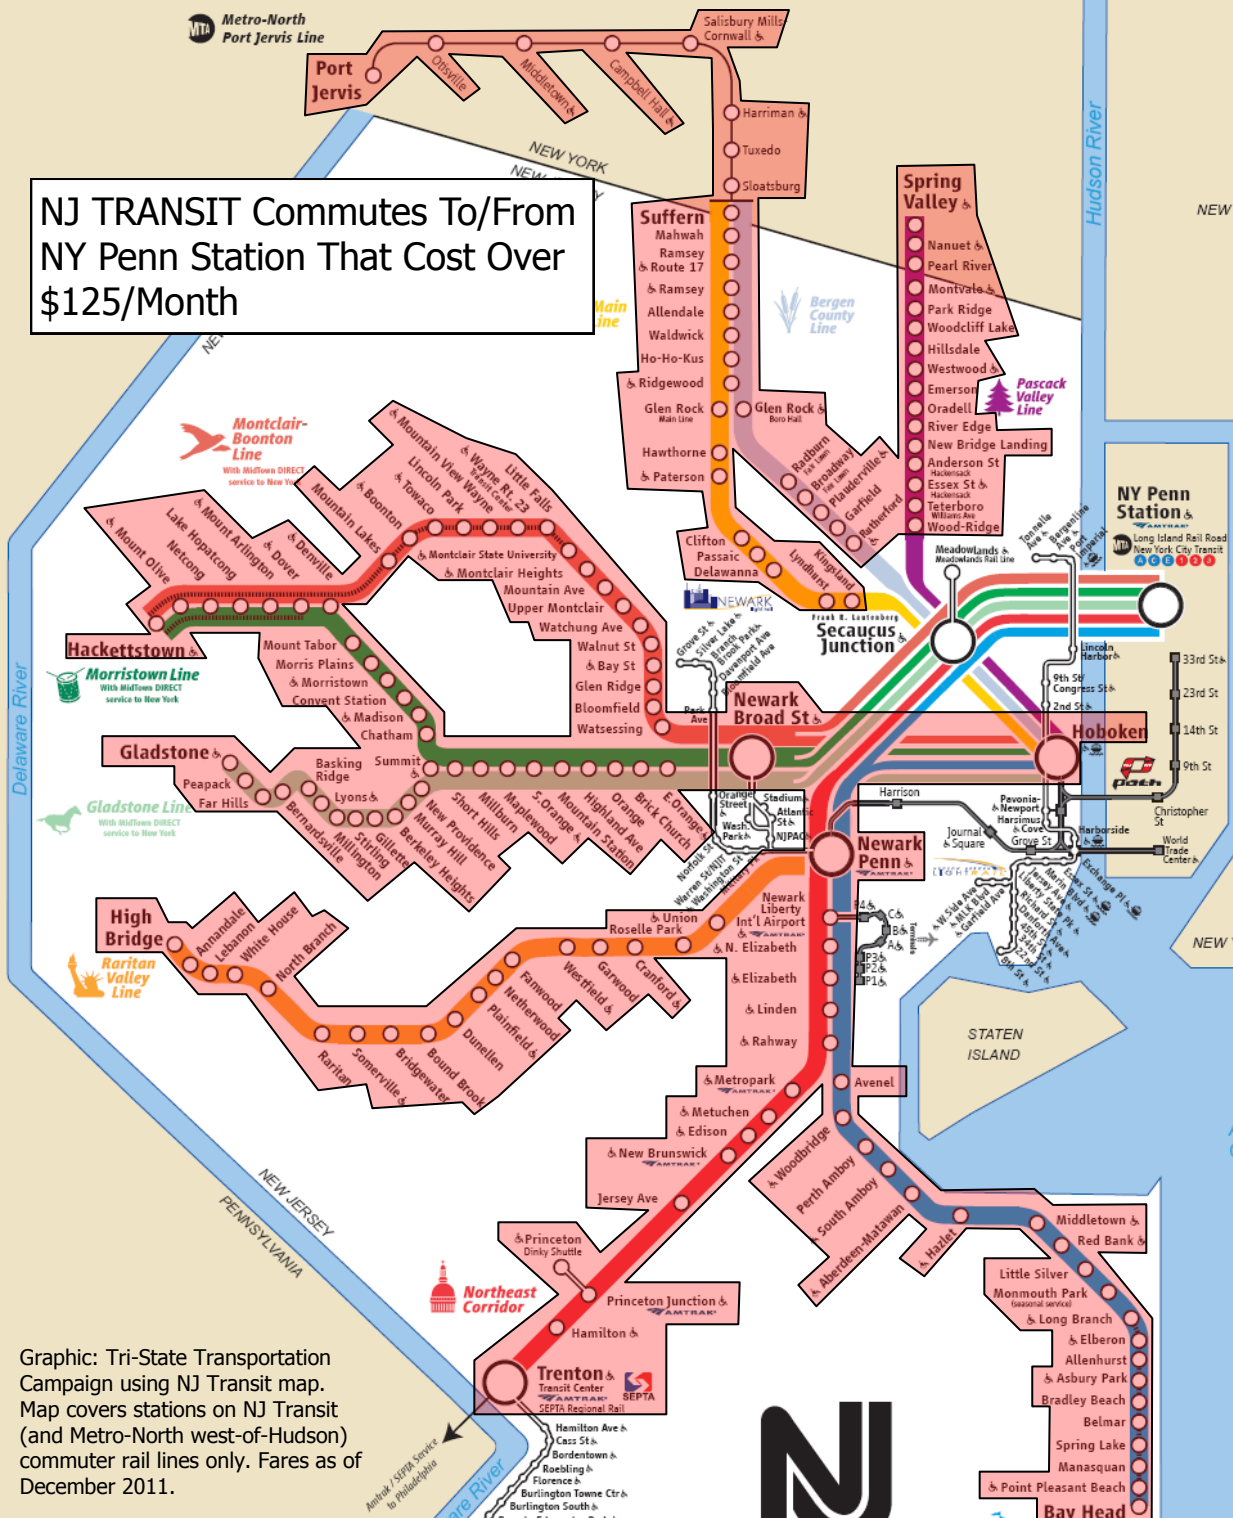

# NJ TRANSIT Commutes To/From NY Penn Station That Cost Over \$125/Month

Graphic: Tri-State Transportation Campaign using NJ Transit map. Map covers stations on NJ Transit (and Metro-North west-of-Hudson) commuter rail lines only. Fares as of December 2011.